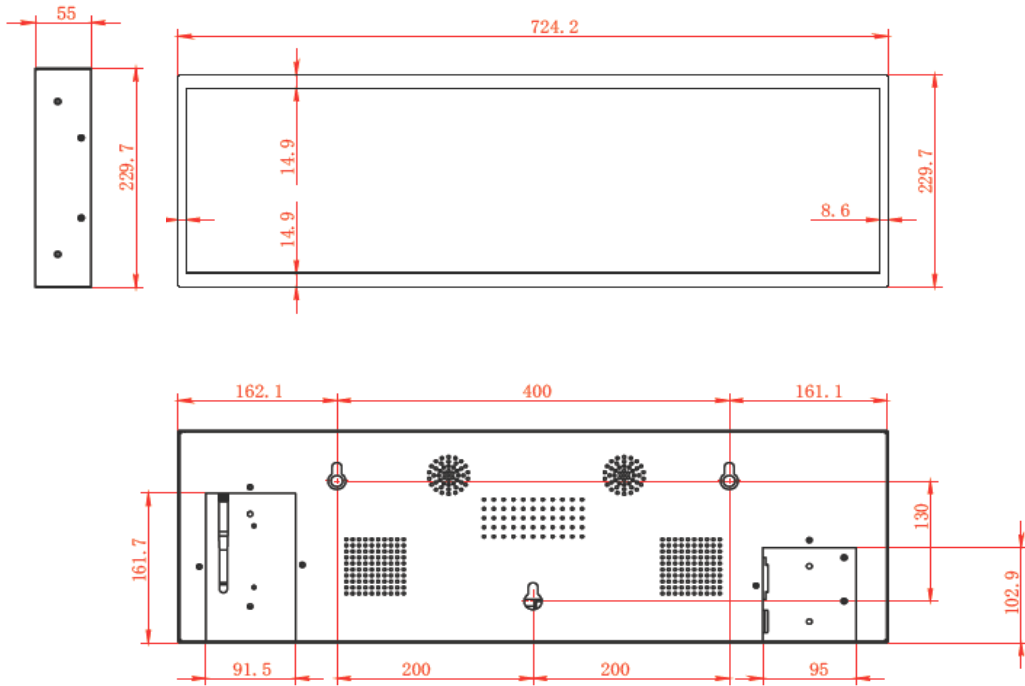

Specification

Display

Model	BM29A-AS
LCD Tech.	ADS
Screen Size	29 inch
Resolution	1920 x 540
Brightness	700 nits
Contrast Ratio	1200:1
Viewing Angle(H/V)	178°/178°
Display Colors	16.7 M
Backlight Life	50,000 Hrs

Environment

Operation temperature	0°C~40°C
Operation humidity	10%~80% RH

Specification

Physical

Bezel	14.9 mm (T/B) / 8.6 mm (L/R)
Body Dimension	724.2 (W) × 229.7 (H) × 55 (D) mm
Set Weight	TBD
Package Dimension	TBD
Package Weight	TBD

Dimension Drawing

Product Image