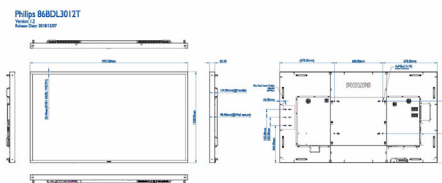

Power

- Standby power consumption: <0.5 W
- Mains power: 100 - 240 V~, 50 - 60 Hz, 7.5 A
- Consumption (Typical): 317 W
- consumption(Max): 471 W

Operating conditions

- Temperature range (operation): 0 ~ 40 °C
- Temperature range (storage): -20 ~ 60 °C
- Relative humidity: 20 ~ 80 %
- Altitude: 0 ~ 3000 m
- MTBF: 50,000 hour(s)

Sound

- Built-in speakers: 2 x 10 W RMS

Accessories

- Included accessories: Remote Control, Batteries for remote control, Quick start guide, RS232 cable, AC Power Cord, HDMI cable, IR sensor cable (1.8 M), USB cable
- Included Accessories: RS232 daisy-chain cable

Multimedia Applications

- USB Playback Audio: AAC, AIF, AIFF, ASF, M3U, M4A, MP3, MP4, PLS, WAV, WMA
- USB Playback Video: ISM, M2TS, M4V, Manifest, MK3D, MKV, MP4, MPD, MPEG, MPG, MT2, MTS, TS, VOB
- USB Playback Picture: BMP, GIF, JPEG, PNG

Miscellaneous

- On-Screen Display Languages: English, French, German, Spanish, Polish, Turkish, Russian, Italian, Simplified Chinese, Traditional Chinese, Arabic, Japanese, Danish, Dutch, Finnish, Norwegian, Portuguese, Swedish
- Regulatory approvals: CE, UL/cUL, CCC, RoHS, BSMI, CB, VCCI, EAC, FCC, Class B, PSB
- Warranty: 3-year warranty

Issue date 2019-05-31

Version: 6.0.1

12 NC: 8670 001 56856
EAN: 87 12581 75440 2

© 2019 Koninklijke Philips N.V.
All Rights reserved.

Specifications are subject to change without notice.
Trademarks are the property of Koninklijke Philips N.V.
or their respective owners.

www.philips.com