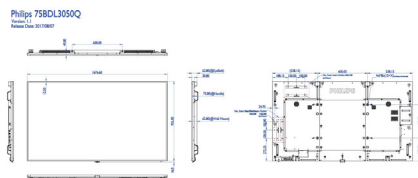

Operating conditions

- Altitude: 0 ~ 3000 m
- Temperature range (operation): 0 ~ 40 °C
- Temperature range (storage): -20 ~ 60 °C
- Relative humidity: 20 ~ 80 (operation), 10 - 90%(storage) %
- MTBF: 50,000 hour(s)

Power

- Mains power: 100 ~ 240 VAC, 50 ~ 60 Hz
- Consumption (On mode): 237 W
- Standby power consumption: <0.5W
- Power Saving Features: Smart Power

Sound

- Built-in speakers: 2 x 10W RMS

Accessories

- Included accessories: AC Power Cord, RS232 cable, Batteries for remote control, Quick start guide, Remote Control, HDMI cable, IR sensor cable (1.8M)
- Included Accessories: RS232 daisy-chain cable, USB Cover and screw x1

Multimedia Applications

- USB Playback Video: MKV, MP4, MPEG, MPG, TS, WMV, ASF, AVI, DAT, FLV, MOV, TRP, VOB, WEBM
- USB Playback Picture: BMP, JPEG, JPG, PNG
- USB Playback Audio: AAC, M4A, MP3, WMA

Miscellaneous

- Warranty: 3 year warranty
- On-Screen Display Languages: Arabic, Simplified Chinese, Traditional Chinese, English, French, German, Italian, Polish, Russian, Spanish, Turkish, Japanese, Czech, Danish, Dutch, Finnish, Norwegian, Portuguese, Swedish
- Regulatory approvals: CE, UL/cUL, CB, FCC, Class B, BSMI, CCC, EAC, EMF, PSB

Internal Player

- Storage: 8GB eMMC
- CPU: Quad Core Full HD
- Memory: 2GB DDR3

Issue date 2019-11-06

Version: 15.1.2

12 NC: 8670 001 42307
EAN: 87 12581 74359 8

© 2019 Koninklijke Philips N.V.
All Rights reserved.

Specifications are subject to change without notice.
Trademarks are the property of Koninklijke Philips N.V.
or their respective owners.

www.philips.com